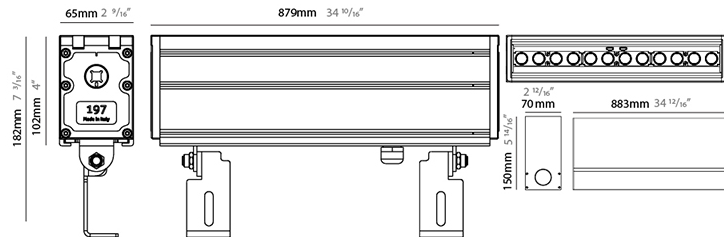

SLASH RECESSED

E12I0002-

base number   Color   Lens
Temperature   Options

1. To build a product code in our configurator select the specify button on the base model # product page
2. To build a manual product code on this datasheet choose from the options listed below in blue font and add the suffix to the base model #

GENERAL

Series: Slash
Brand: Unonovesette
Division: Exterior
Mounting Type: Recessed
Mounting Location: In-Ground
Subcategory: Wallwash

PHYSICAL

Shape: Rectangle
Length (mm): 879
Length (in): 34 5/8
Width (mm): 65
Width (in): 2 9/16
Height (mm): 102
Height (in): 4
Light Distribution: Adjustable / Direct
Weight (kg): 6
Weight (lbs): 13.2
Load Resistance (kg): 2500
Load Resistance (lbs): 5511
Diffuser: Extra clear tempered 6mm
Fixture Finish: BLK
Fixture Material: Extruded Aluminum
Cable Details: IP67 30cm Cable with Easy Lock system

ELECTRICAL

Lamp Type: LED
Input Wattage (W): 63
Total Output Wattage (W): 55.3
Dimming: 0-10V Dimming
Driver Included: Yes
Driver Location: Integrated
Driver Type: Constant Current - Universal
Driver Class: Class 2
Input Voltage (V): 120 - 277
Constant Current (MA): 500

LED

Color Temperature (°K): 2700 / 3000 / 4000
Nominal Lumen (lm): 5883
CRI: >82 CRI
Lamp Life (hrs): 100000

OPTICAL

Optic°: 10 / 28 / 40 / 12x32
Adjustability: Tilt ±20°

RATINGS AND CERTIFICATIONS

Certified By: Certified for North American Standards
IP Rating: IP67
IK Rating: IK09